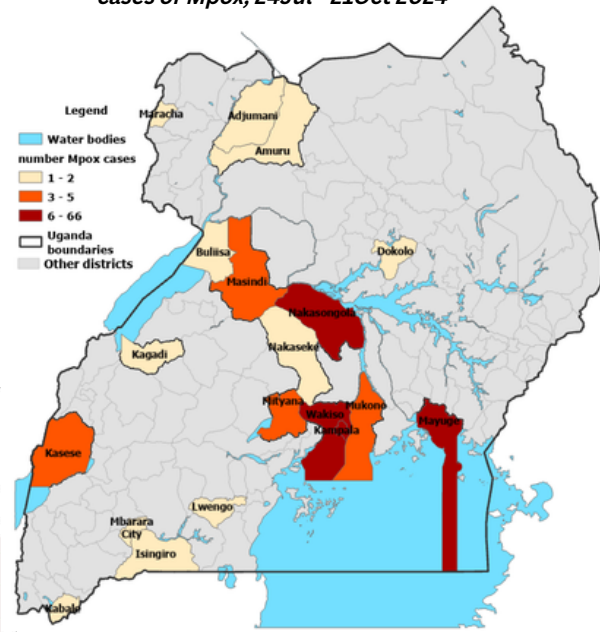

## SITUATION Update - 21 October 2024

Data update as of 21 October 2024 at 20:00 EAT

### HIGHLIGHTS

<b>11</b> New Confirmed Cases in last 24hrs	<b>164</b> Cumulative Confirmed Cases	<b>00</b> New Deaths in Last 24hrs	<b>01</b> Cumulative Deaths
<b>00</b> New Cases from Contacts Last 24hrs	<b>30.1%</b> % cases from known contacts	<b>67</b> Currently in Admission confirmed	<b>84</b> Recoveries (confirmed)

### Time analysis of affected individuals

Map of Uganda highlighting districts with confirmed cases of Mpox, 24Jul - 21Oct 2024

There are 19 districts with Confirmed Cases of Mpox

- Eleven new confirmed cases reported in the past 24 hours.
- Thirteen cases are to be moved to treatment units.
- One death has been registered among the confirmed cases.
- Cumulatively, 164 confirmed cases of Mpox registered, Case Fatality Ratio (CFR) is 0.6%.
- Treatment units with active admissions are in the districts of Nakaseke, Nakasongola, Kasese, Wakiso, Adjumani, Kabale, Isingiro, Buliisa, Dokolo and Mbarara.

#### Age & Sex distribution of cases