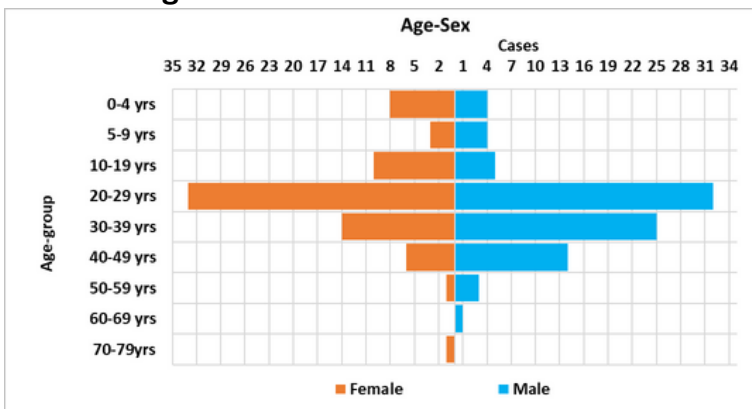

### HIGHLIGHTS

<b>11</b> New Confirmed Cases in last 24hrs	<b>164</b> Cumulative Confirmed Cases	<b>00</b> New Deaths in Last 24hrs	<b>01</b> Cumulative Deaths
<b>00</b> New Cases from Contacts Last 24hrs	<b>30.1%</b> % cases from known contacts	<b>67</b> Currently in Admission confirmed	<b>84</b> Recoveries (confirmed)

### Time analysis of affected individuals

Map of Uganda highlighting districts with confirmed cases of Mpox, 24Jul - 21Oct 2024

There are 19 districts with Confirmed Cases of Mpox

- Eleven new confirmed cases reported in the past 24 hours.
- Thirteen cases are to be moved to treatment units.
- One death has been registered among the confirmed cases.
- Cumulatively, 164 confirmed cases of Mpox registered, Case Fatality Ratio (CFR) is 0.6%.
- Treatment units with active admissions are in the districts of Nakaseke, Nakasongola, Kasese, Wakiso, Adjumani, Kabale, Isingiro, Buliisa, Dokolo and Mbarara.

#### Age & Sex distribution of cases