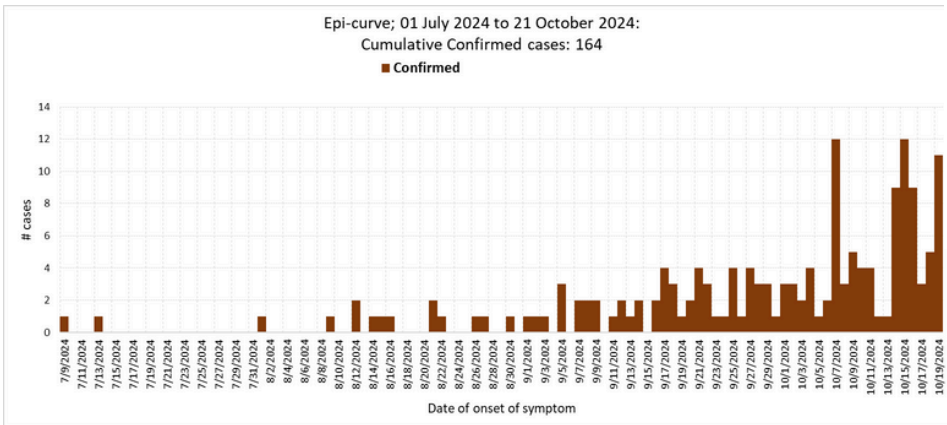

## SITUATION Update - 21 October 2024

Data update as of 21 October 2024 at 20:00 EAT

### HIGHLIGHTS

<b>11</b> New Confirmed Cases in last 24hrs	<b>164</b> Cumulative Confirmed Cases	<b>00</b> New Deaths in Last 24hrs	<b>01</b> Cumulative Deaths
<b>00</b> New Cases from Contacts Last 24hrs	<b>30.1%</b> % cases from known contacts	<b>67</b> Currently in Admission confirmed	<b>84</b> Recoveries (confirmed)

### Time analysis of affected individuals

Map of Uganda highlighting districts with confirmed cases of Mpox, 24Jul - 21Oct 2024

There are 19 districts with Confirmed Cases of Mpox

- Eleven new confirmed cases reported in the past 24 hours.
- Thirteen cases are to be moved to treatment units.
- One death has been registered among the confirmed cases.
- Cumulatively, 164 confirmed cases of Mpox registered, Case Fatality Ratio (CFR) is 0.6%.
- Treatment units with active admissions are in the districts of Nakaseke, Nakasongola, Kasese, Wakiso, Adjumani, Kabale, Isingiro, Buliisa, Dokolo and Mbarara.